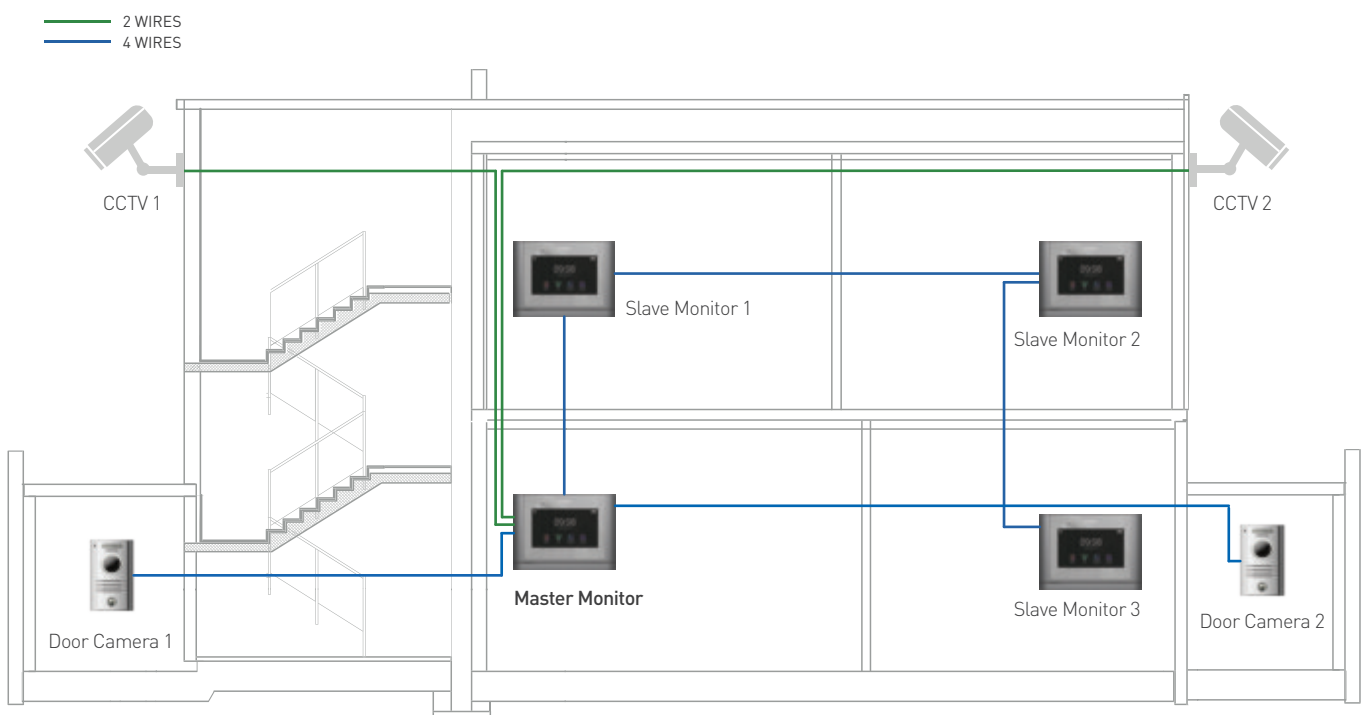

NEW 4-4-4 SYSTEM

COMMAX's 4-4-4 provides high quality both in monitoring and displaying. Aesthetic Mirror Design monitor detects motion and saves the captures from door camera and CCTV. Users can check who has visited at the door front or around the house. It is easy to cover multiple entrances to check visitors(Door Camera). CCTV for video surveillance can be connected directly to your in-house monitors.

If you are living in a mansion with more than one entrance and rooms, COMMAX 4-4-4 is the best solution to assist you to ensure your safety and smart life.

4 CONNECTIONS

SYSTEM APPLICAITON

Providing an **Enhanced Security** via **Multiple Videophone Access**

METALIC DESIGN

7 INCH WIDE LCD

VIVID DISPLAY

AHD MEMORY VIDEO PHONE

New | CDV-704MA

New product for 50th anniversary

FEATURE

- 7 inch LED Display, Full touch screen
- Connecting 2 individual door camera & 2 AHD CCTV Camera (Call from individual door camera, all monitor will be displayed)
- Intercommunicate between monitors (Page & Call)
- Saving image & movie clip (Support Micro SD card)
- Motion detection by door camera & CCTV
- CCTV Monitoring for main entrance
- 10 languages supports (English, Korean, Spanish, Polish, Czech, Turkish, Arabic, Chinese, French, Russian)

SPECIFICATION

Power source	AC 100-240V, 50/60Hz
Display	7inch wide color LCD
Mount type	Wall-mounted type
Operation temp.	0°C - 40°C
Wiring	Door Camera: 4 wires Videophone In/Out: 4 wires CCTV: 2 wires
Distance	Door camera: 50m(0.65θ)
Consumption	Max.10W, Standby 3.4W
Dimension(mm)	244(W)x180(H)x18(D)